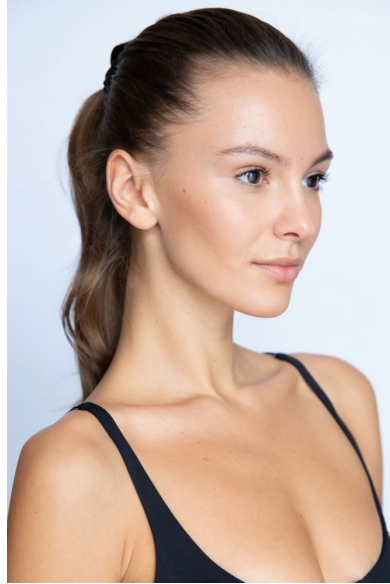

NASTIA SOBOL

HEIGHT
176 CM
5' 9½"

BUST
83 CM
32½"

WAIST
62 CM
24½"

HIPS
92 CM
36"

SHOES
38 EU
7 US

HAIR
BROWN

EYES
BROWN