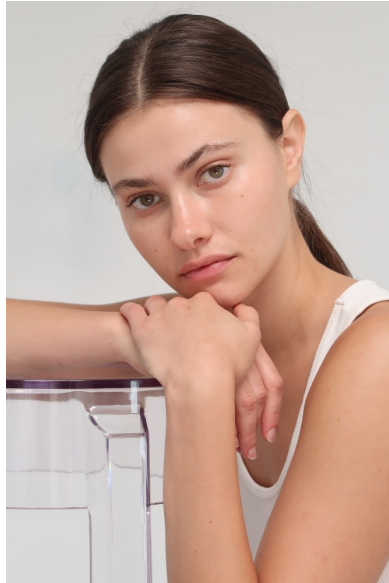

ICONIC

YARA KHMIDAN

HEIGHT
176 CM
5' 9½"

BUST
86 CM
34"

WAIST
61 CM
24"

HIPS
89.5 CM
35"

SHOES
40 EU
9 US

HAIR
BROWN

EYES
HAZEL