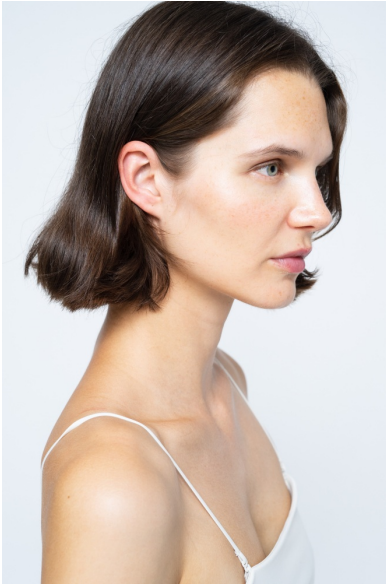

ICONIC

LEVAN

HEIGHT
180 CM
5' 11"

BUST
85 CM
33 1/2"

WAIST
63 CM
25"

HIPS
90 CM
35 1/2"

SHOES
41 EU
10 US

HAIR
LIGHT BROWN

EYES
BLUE GREEN

ICONIC

LEVAN

HEIGHT
180 CM
5' 11"

BUST
85 CM
33 ½"

WAIST
63 CM
25"

HIPS
90 CM
35 ½"

SHOES
41 EU
10 US

HAIR
LIGHT BROWN

EYES
BLUE GREEN