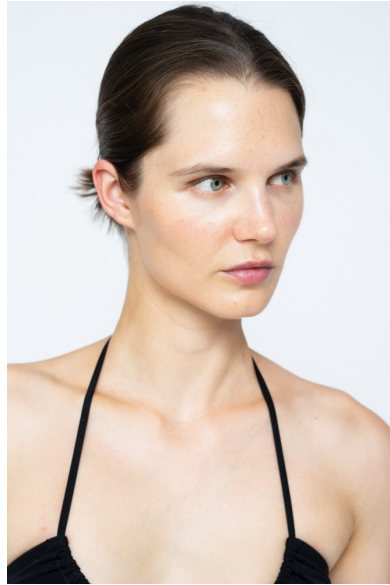

ICONIC

LEVAN

HEIGHT
180 CM
5' 11"

BUST
85 CM
33 1/2"

WAIST
63 CM
25"

HIPS
90 CM
35 1/2"

SHOES
41 EU
10 US

HAIR
LIGHT BROWN

EYES
BLUE GREEN

ICONIC

LEVAN

HEIGHT
180 CM
5' 11"

BUST
85 CM
33 ½"

WAIST
63 CM
25"

HIPS
90 CM
35 ½"

SHOES
41 EU
10 US

HAIR
LIGHT BROWN

EYES
BLUE GREEN