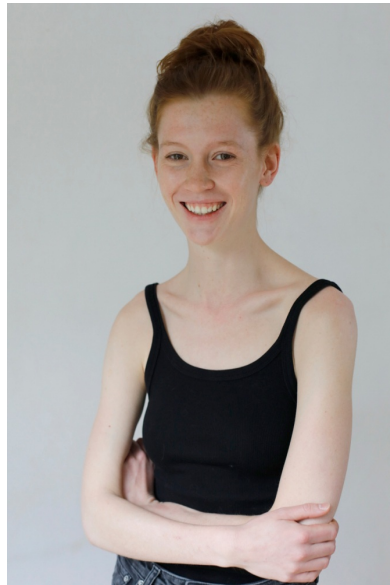

ICONIC

ALINA STOCKL

HEIGHT
176 CM
5' 9 1/2"

BUST
76 CM
30"

WAIST
60 CM
23 1/2"

HIPS
88 CM
34 1/2"

SHOES
37.5 EU
6 1/2 US

HAIR
RED

EYES
BROWN

ICONIC

ALINA STOCKL

HEIGHT
176 CM
5' 9 1/2"

BUST
76 CM
30"

WAIST
60 CM
23 1/2"

HIPS
88 CM
34 1/2"

SHOES
37.5 EU
6 1/2 US

HAIR
RED

EYES
BROWN