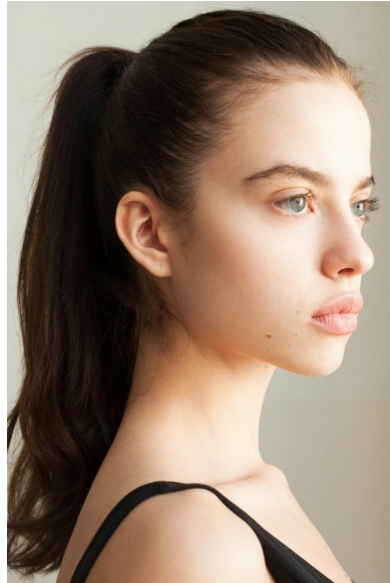

ICONIC

MARIA LIAKHOVA

HEIGHT
175CM
5' 9"

BUST
81CM
32"

WAIST
59CM
23"

HIPS
88CM
34½"

SHOES
3.8EU
7US

HAIR
BROWN

EYES
BLUE