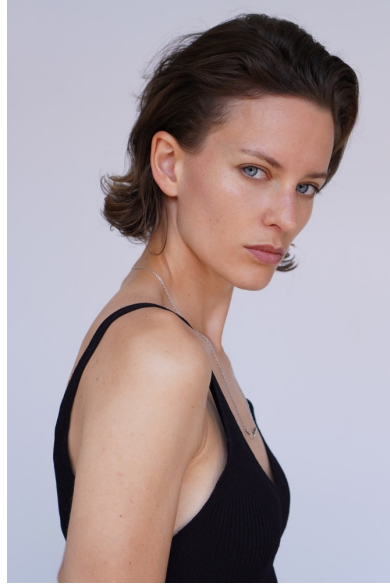

ICONIC

ELLINORE ERICHSEN

HEIGHT
174CM
5' 8½"

BUST
81CM
32"

WAIST
58CM
23"

HIPS
86CM
34"

SHOES
37.5EU
6½US

HAIR
BROWN

EYES
BLUE