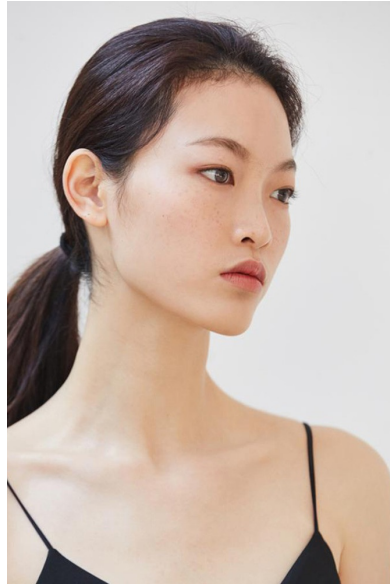

ICONIC

LI LINZI

HEIGHT
178CM
5'10"

BUST
78CM
30 1/2"

WAIST
60CM
23 1/2"

HIPS
89CM
35"

SHOES
3.9EU
8US

HAIR
DARK BROWN

EYES
BROWN

ICONIC

LI LINZI

HEIGHT
178CM
5'10"

BUST
78CM
30 1/2"

WAIST
60CM
23 1/2"

HIPS
89CM
35"

SHOES
3.9EU
8US

HAIR
DARK BROWN

EYES
BROWN