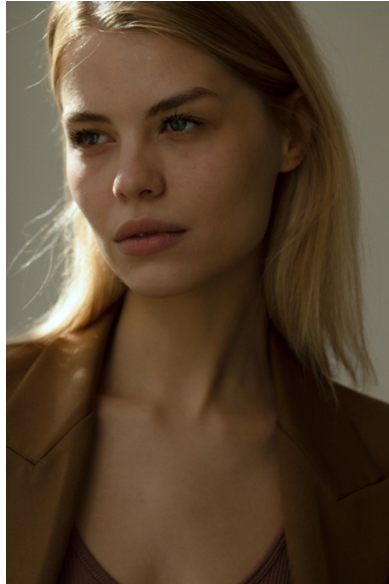

A black and white portrait of a young woman with long, light-colored hair, looking slightly to the left. She is wearing a dark, thin-strapped top. The background is a soft, out-of-focus landscape.

ELSA ILLARIONOVA

ICONIC

ICONIC

ELSA ILLARIONOVA

HEIGHT
179CM
5' 10 ½"

BUST
77CM
30 ½"

WAIST
58CM
23"

HIPS
91CM
36"

SHOES
39.5EU
8 ½US

HAIR
BLOND

EYES
BLUE