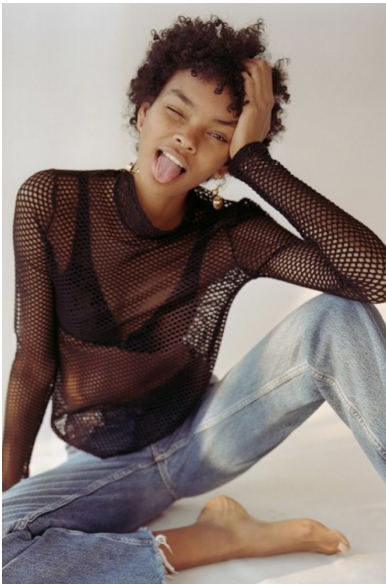

DJENICE DUARTE SILVA

ICONIC

ICONIC

DJENICE DUARTE SILVA

HEIGHT
180 CM
5' 11"

BUST
86 CM
34"

WAIST
60 CM
23 1/2"

HIPS
90 CM
35 1/2"

SHOES
40 EU
9 US

HAIR
BROWN

EYES
BROWN