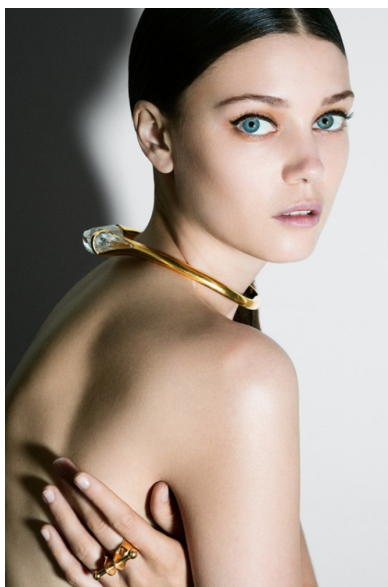

DIANA MOLDOVAN

ICONIC

ICONIC

DIANA MOLDOVAN

HEIGHT
176 CM
5' 9 1/2"

BUST
82 CM
32 1/2"

WAIST
60 CM
23 1/2"

HIPS
86 CM
34"

SHOES
39 EU
8 US

HAIR
DARK BROWN

EYES
BLUE