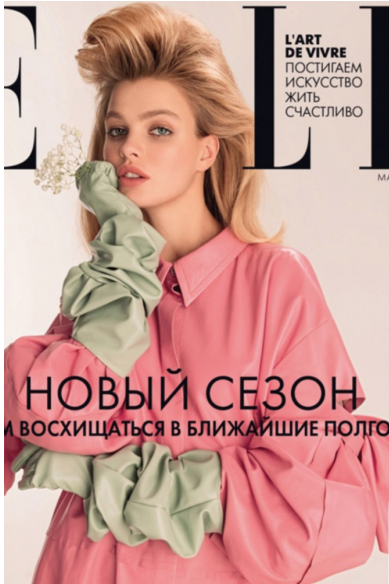

DASHA KHLYSTUN

ICONIC

ICONIC

DASHA KHLYSTUN

HEIGHT
178CM
5'10"

BUST
75CM
29½"

WAIST
61CM
24"

HIPS
88CM
34½"

SHOES
37EU
6US

HAIR
DARK BLOND

EYES
GREEN