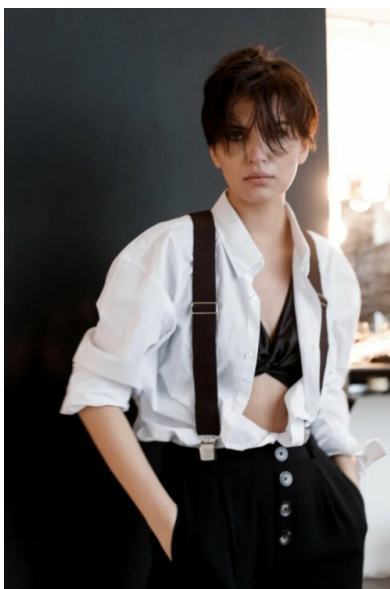

DASHA CHERDANTSEVA

ICONIC

ICONIC

DASHA CHERDANTSEVA

HEIGHT
179CM
5'10 ½"

BUST
82CM
32 ½"

WAIST
60CM
23 ½"

HIPS
90CM
35 ½"

SHOES
40 EU
9US

HAIR
DARK BROWN

EYES
HAZEL