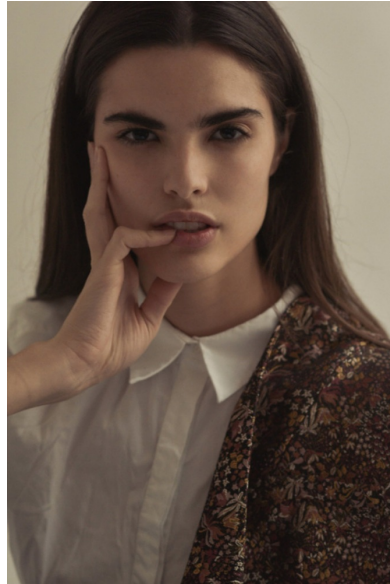

CAROL MENDES

ICONIC

ICONIC

CAROL MENDES

HEIGHT
179CM
5'10 1/2"

BUST
82CM
32 1/2"

WAIST
61CM
24"

HIPS
88CM
34 1/2"