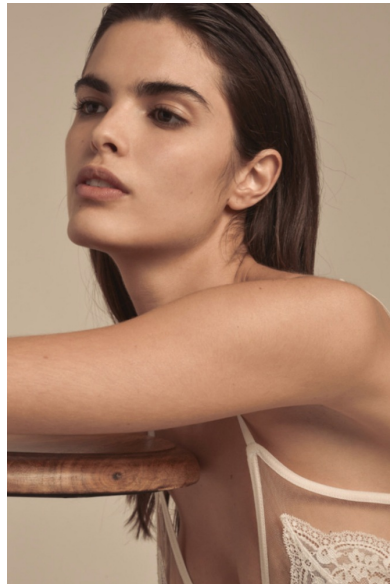

A close-up portrait of a young woman with long, dark brown, wavy hair. She is looking directly at the camera with a neutral expression. The background is softly blurred, showing hints of green foliage and a bright sky. The text 'CAROL MENDES' is overlaid in the center of the image in a thin, black, sans-serif font.

CAROL MENDES

ICONIC
MANAGEMENT

CAROL MENDES

HEIGHT
179CM
5'10 1/2"

BUST
82CM
32 1/2"

WAIST
61CM
24"

HIPS
88CM
34 1/2"

SHOES
39EU
8US