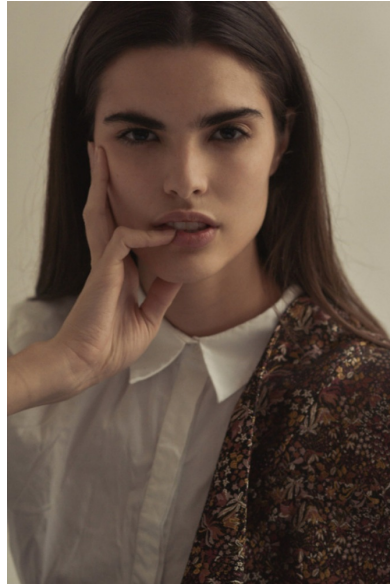

A close-up portrait of a young woman with long, dark brown, wavy hair. She is looking directly at the camera with a neutral expression. The background is softly blurred, showing hints of green foliage and a bright sky. The text 'CAROL MENDES' is overlaid in the center of the image in a thin, black, sans-serif font.

CAROL MENDES

ICONIC
MANAGEMENT

CAROL MENDES

HEIGHT
179CM
5'10 1/2"

BUST
82CM
32 1/2"

WAIST
61CM
24"

HIPS
88CM
34 1/2"

SHOES
39EU
8US