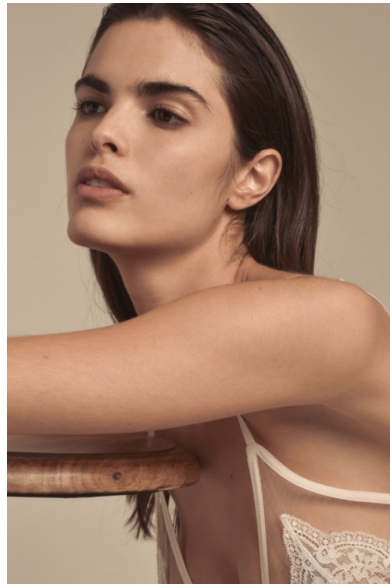

CAROL MENDES

ICONIC

ICONIC

CAROL MENDES

HEIGHT
179CM
5'10 1/2"

BUST
82CM
32 1/2"

WAIST
61CM
24"

HIPS
88CM
34 1/2"

SHOES
39EU
8US

HAIR
BROWN

EYES
BROWN