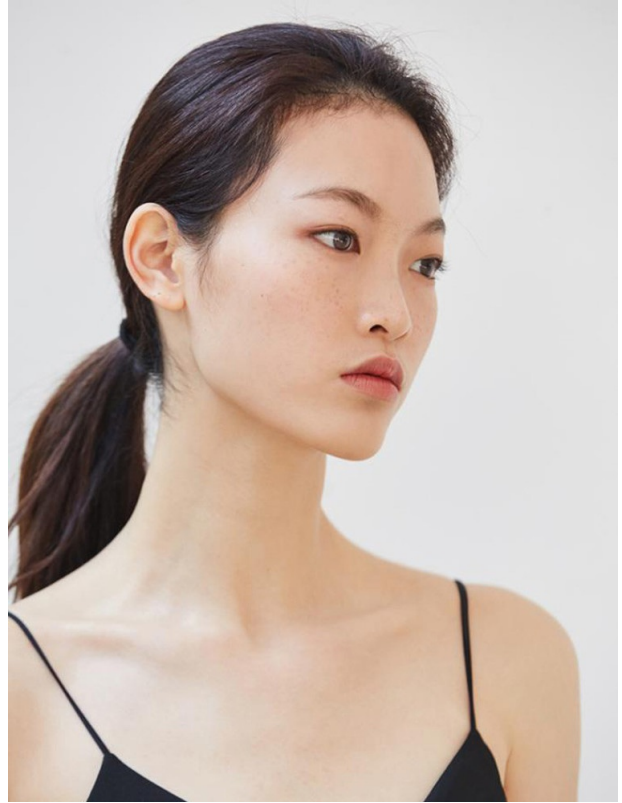

ICONIC

LI LINZI

HAIR DARK BROWN EYES BROWN HEIGHT 178CM SHOES 39EU BUST 78CM WAIST 60CM HIPS 89CM

ICONIC

LI LINZI

HAIR DARK BROWN

EYES BROWN

HEIGHT 178CM

SHOES 39EU

BUST 78CM

WAIST 60CM

HIPS 89CM