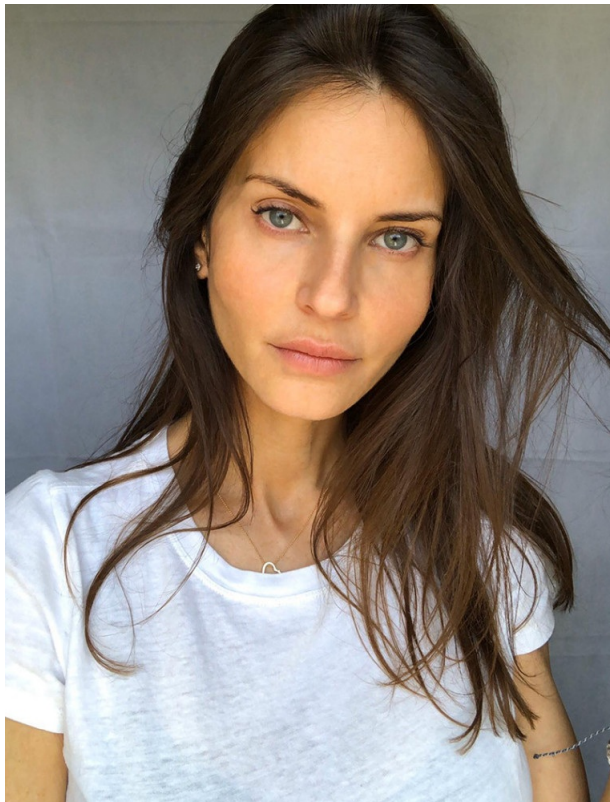

ICONIC

REKA EBERGENYI

HAIR BRUNETTE EYES BLUE HEIGHT 178CM SHOES 38EU BUST 89CM WAIST 59CM HIPS 91CM